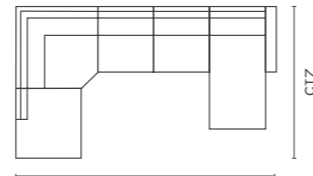

Open end Venstre + Hjørne Large + 2,5s + Long seat Large m/arm

Arm 1: 344 | Arm 2: 335
Arm 4: 347 | Arm B: 349
Arm C: 342