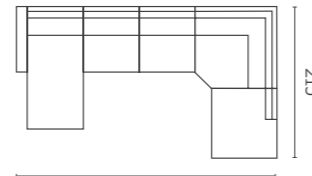

Long seat Large m/arm + 2,5s + Hjørne Large + Open end Høyre

Arm 1: 344 | Arm 2: 335
Arm 4: 347 | Arm B: 349
Arm C: 342