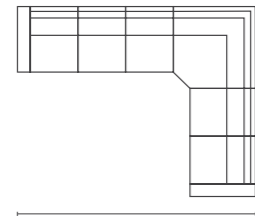

148

60

Long seat Large

148

75

1,5s + Hjørne Large + 2,5s m/arm

Arm 1: 194 | Arm 2: 185
Arm 4: 197 | Arm B: 199
Arm C: 192 (Vendbar)

3s + Hjørne Large + 2s m/arm